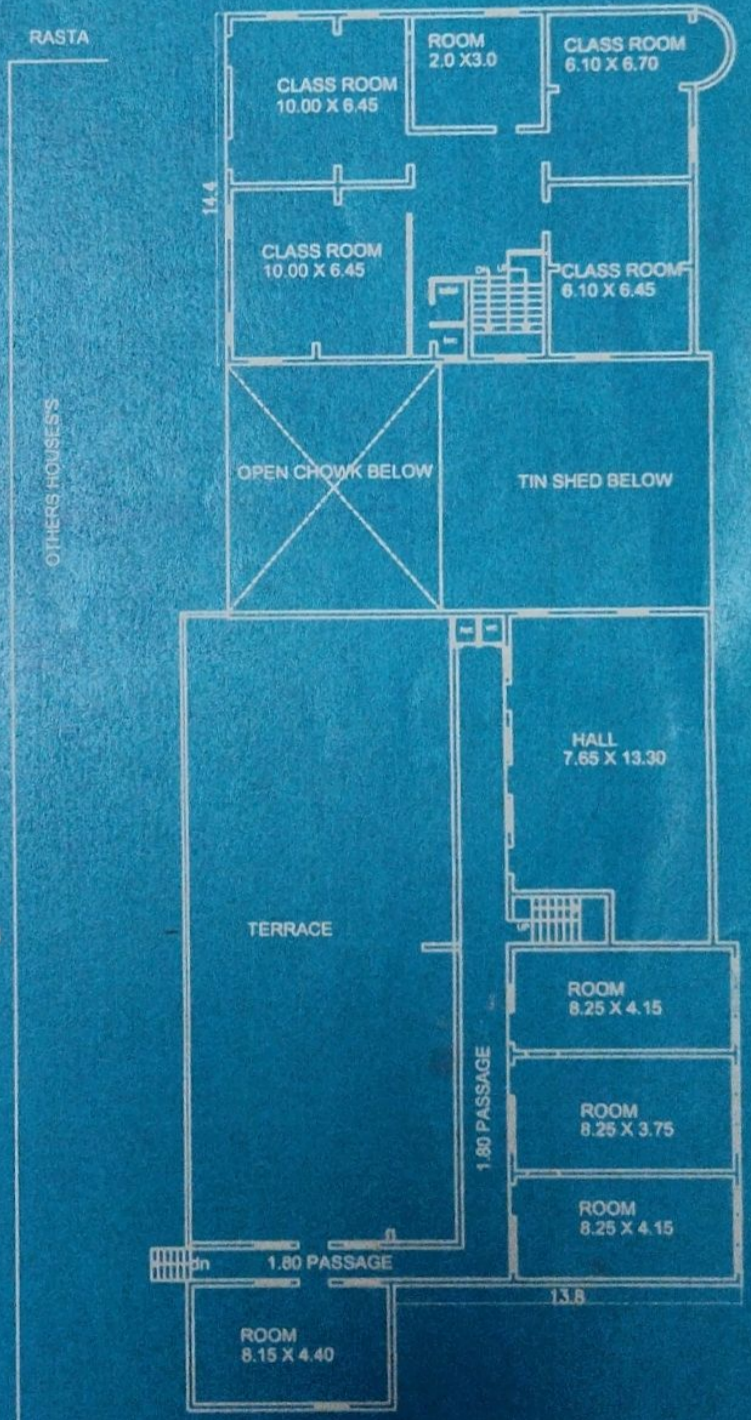

RAJASTHAN SANSKRIT SANSAD SHIKSHA SAMITI
 ADDRESS- SAMRAT JI KA BAGH SITARAM BAZAR
 BRAHMPURI JAIPUR (RAJASTHAN)

EXISTING PLANS

EXISTING GROUND FLOOR PLAN

EXISTING FIRST FLOOR PLAN