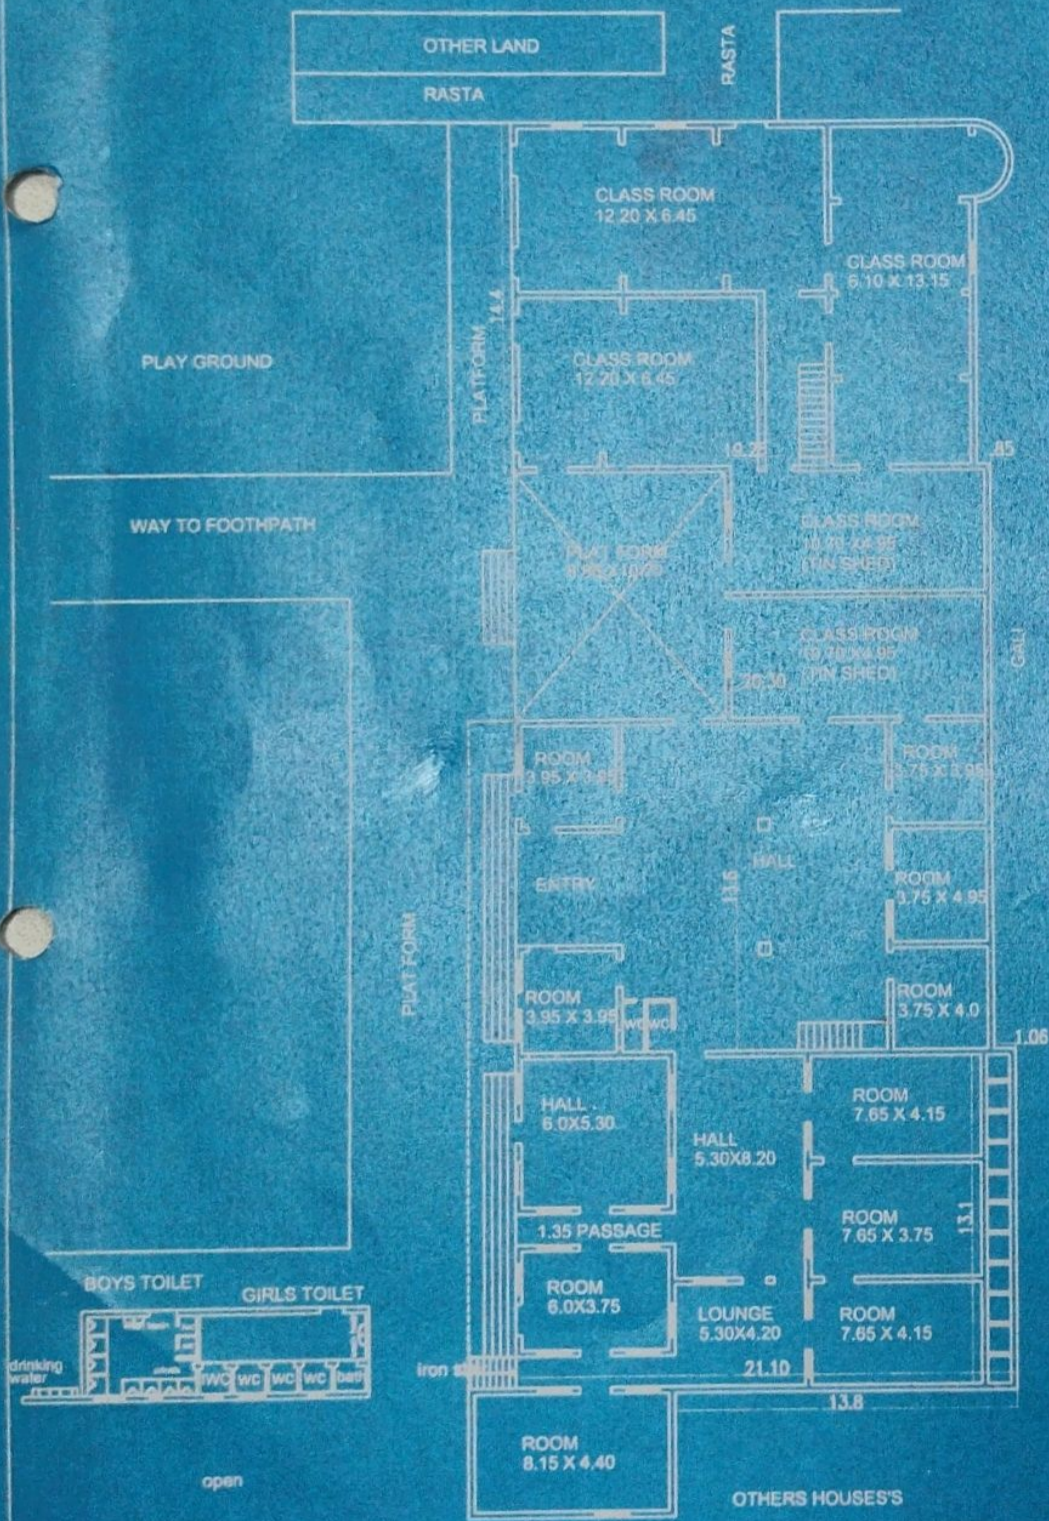

RAJASTHAN SANSKRIT SANSAD SHIKSHA SAMITI
 ADDRESS- SAMRAT JI KA BAGH SITARAM BAZAR
 BRAHMPURI JAIPUR (RAJASTHAN)

EXISTING PLANS

EXISTING GROUND FLOOR PLAN

EXISTING FIRST FLOOR PLAN